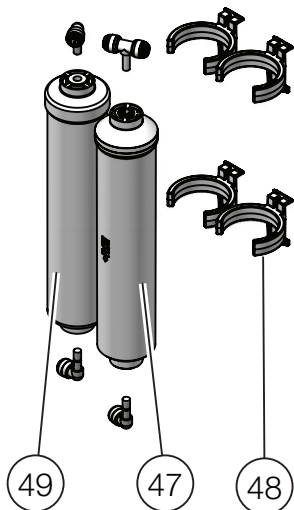

Balance
C-INLINE-C and Mineral