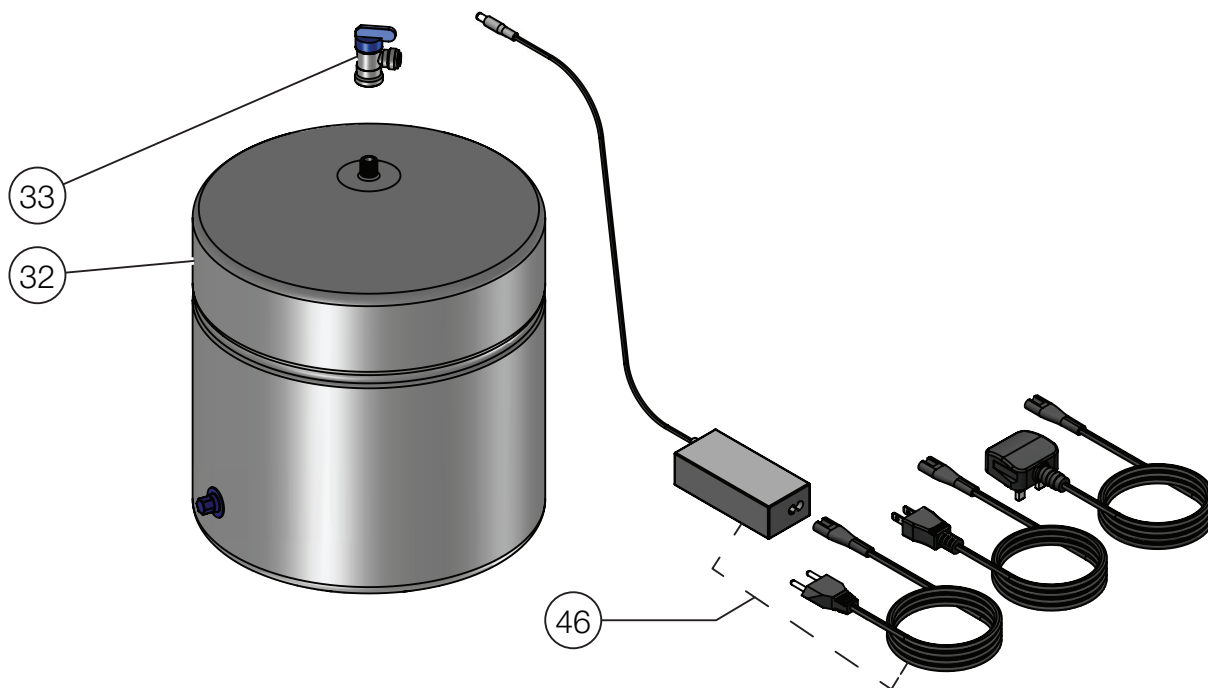

Product components