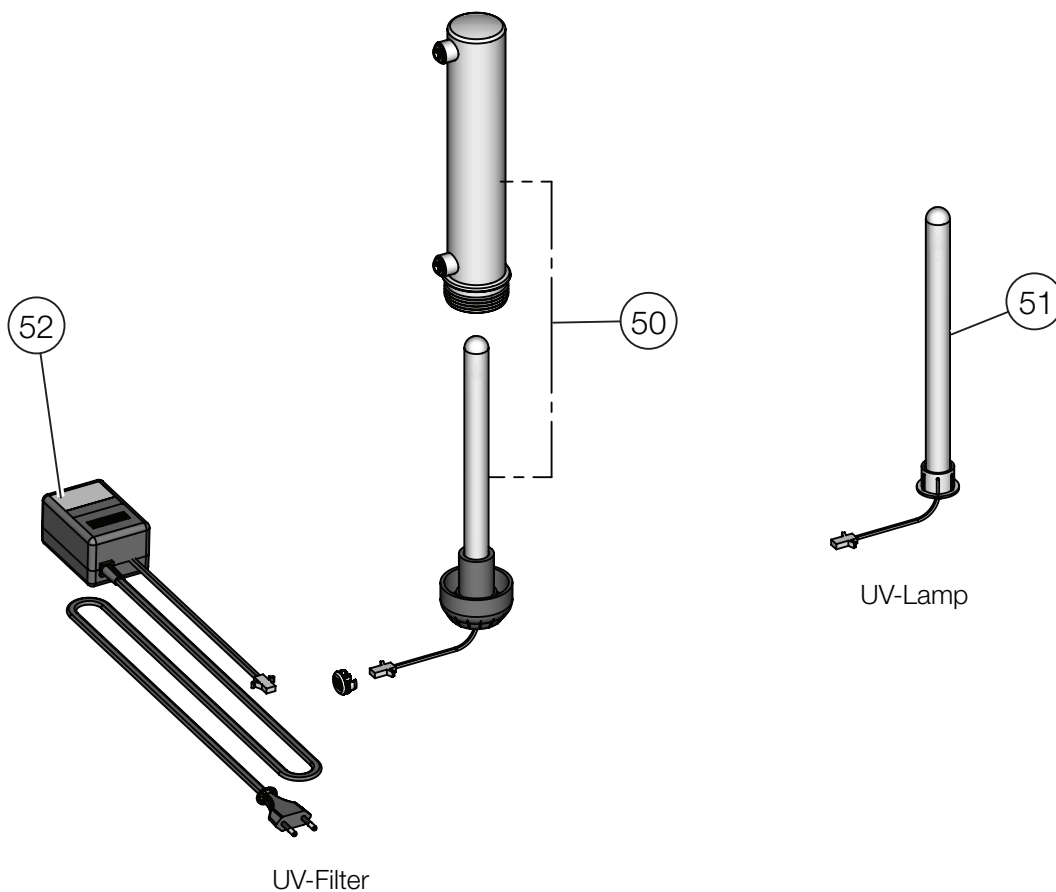

PurityPlus
Mineral and UV-Filter