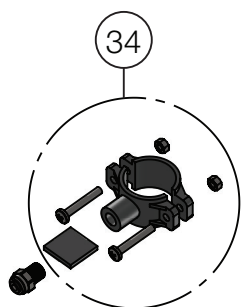

Product components