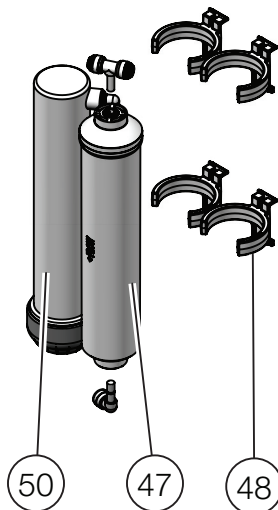

Ultra
C-INLINE-C and UV-Filter