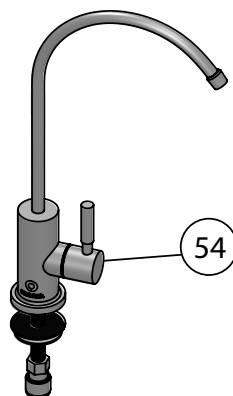

Product components