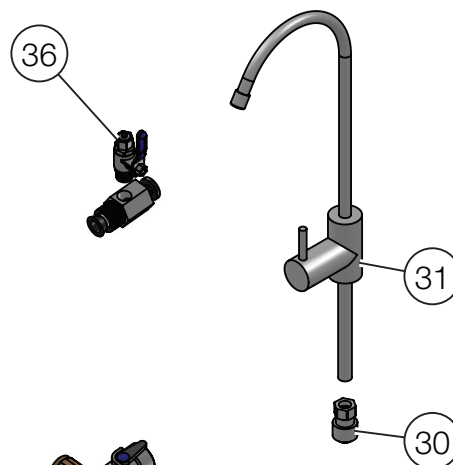

Product components