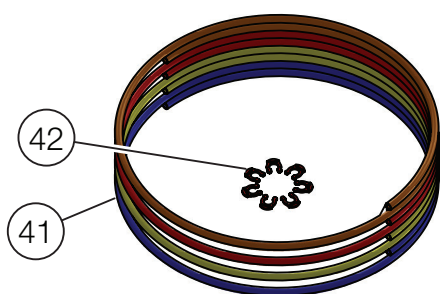

Product components