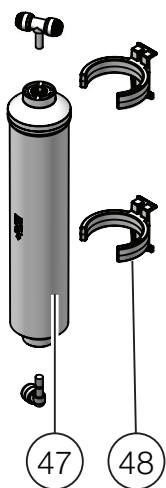

Product components

Classic
C-INLINE-C