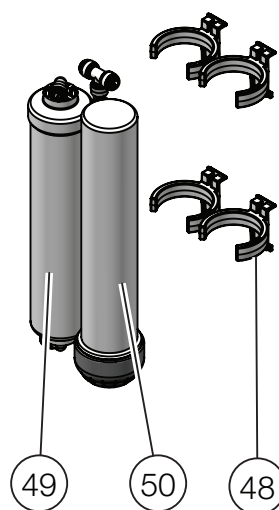

PurityPlus
Mineral and UV-Filter