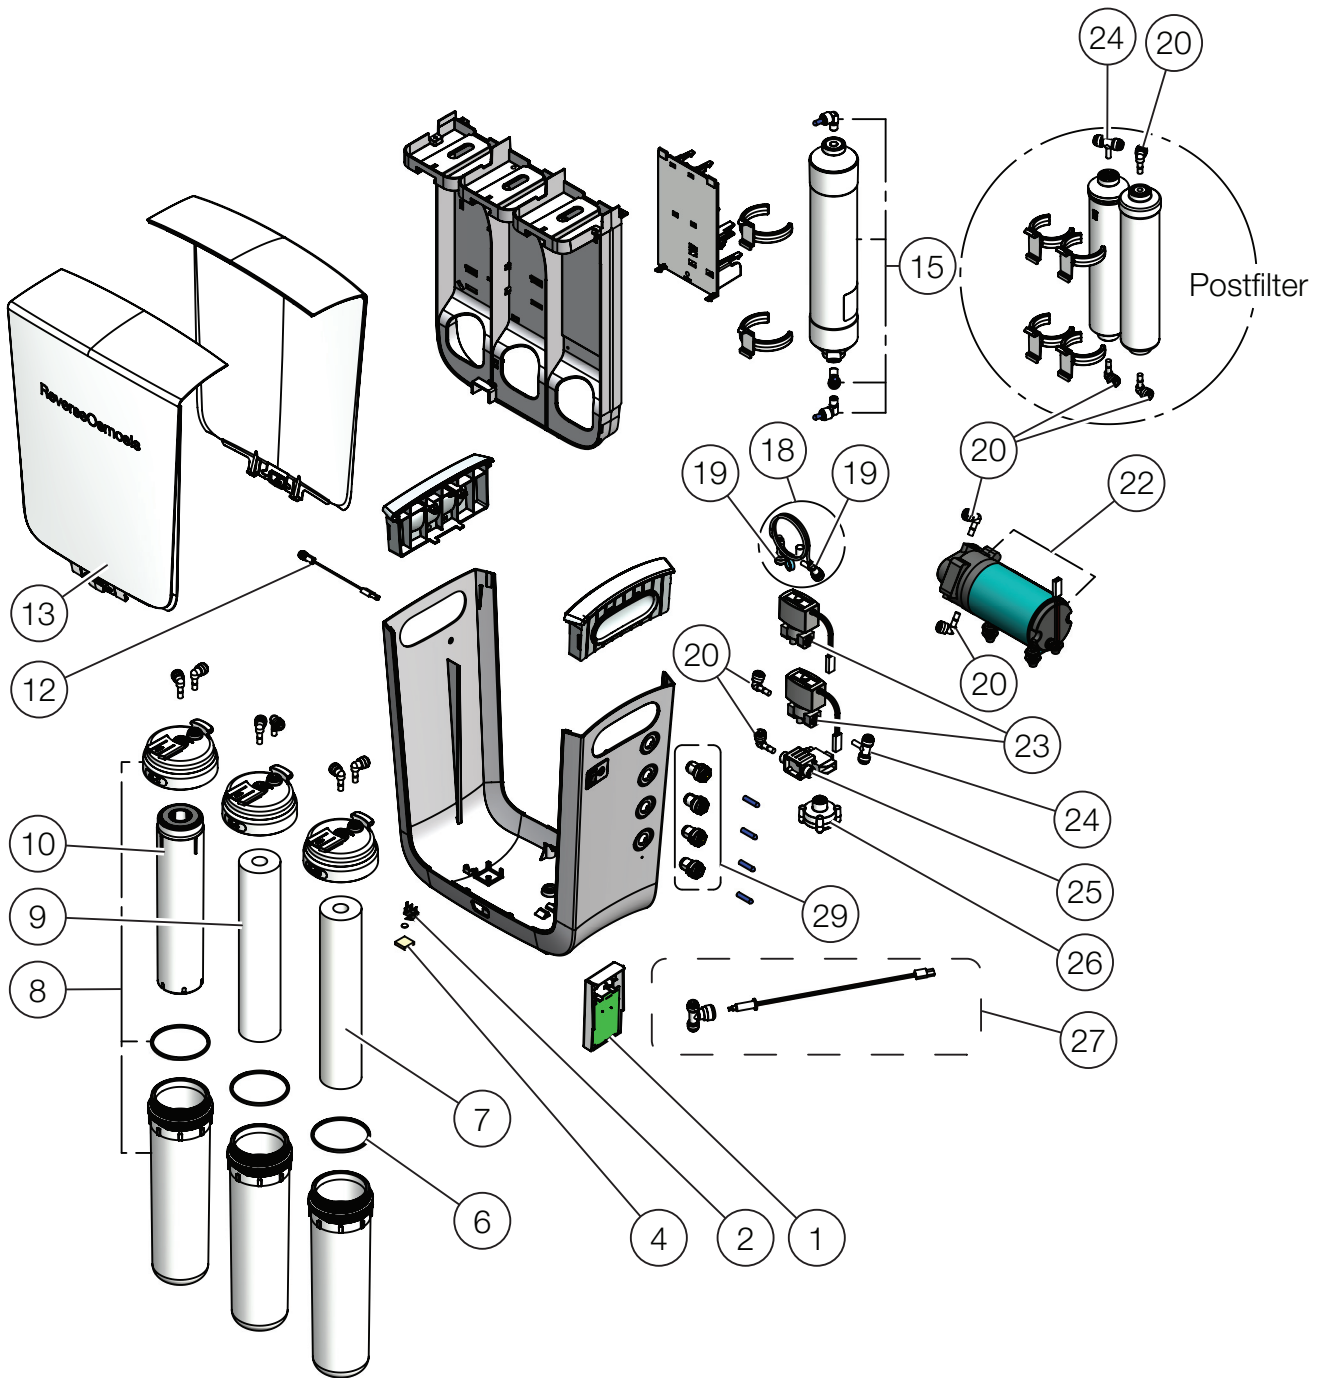

Product components